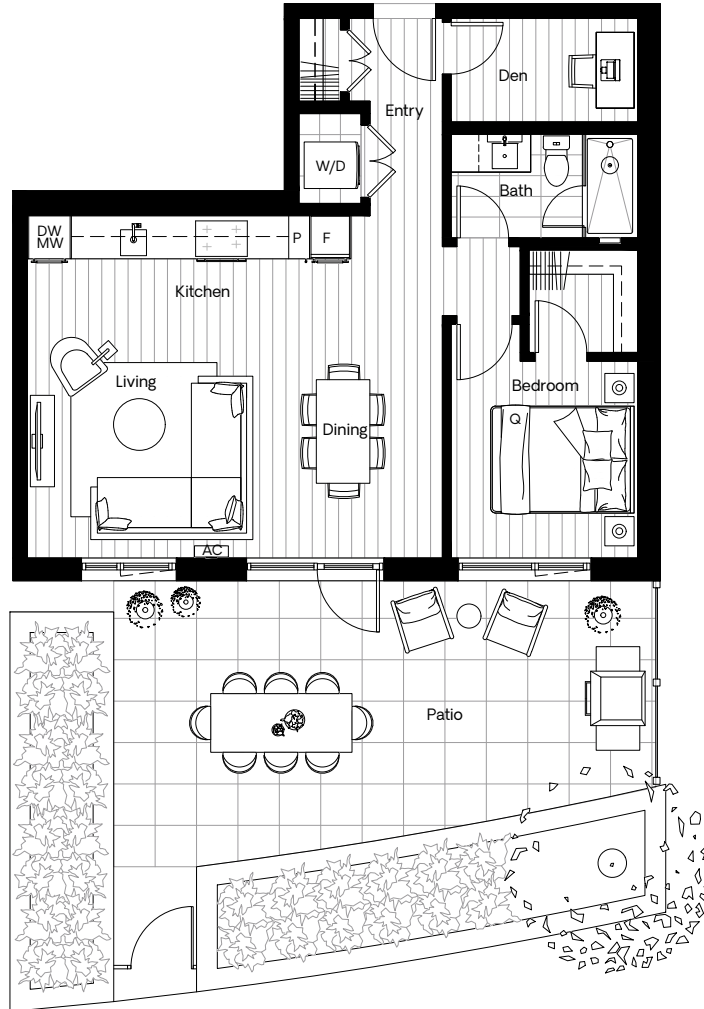

B12 Plan - 102 North

1 Bedroom + Den  
1 Bathroom

Interior 726 sqft  
Exterior 354 sqft

Chapter

North Building: Level 1