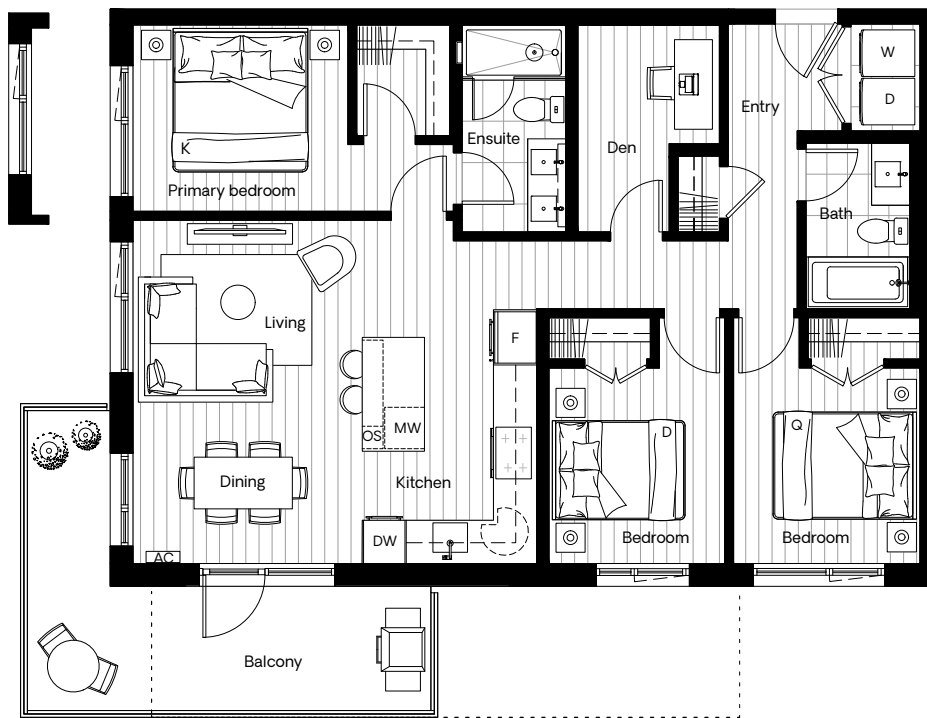

3 Bedroom + Den 2 Bathroom

Interior 1,070 sqft
Exterior 159-175 sqft

EXTERIOR FACADE FOR NORTH LEVELS 3 & 6
AND SOUTH LEVELS 2 & 4 ONLY

NORTH LEVELS 2, 4 & 5
SOUTH LEVEL 3

BALCONY
NORTH LEVELS 3 & 6
SOUTH LEVELS 2 & 4

North Building: Levels 2 - 6

South Building: Levels 2 - 4